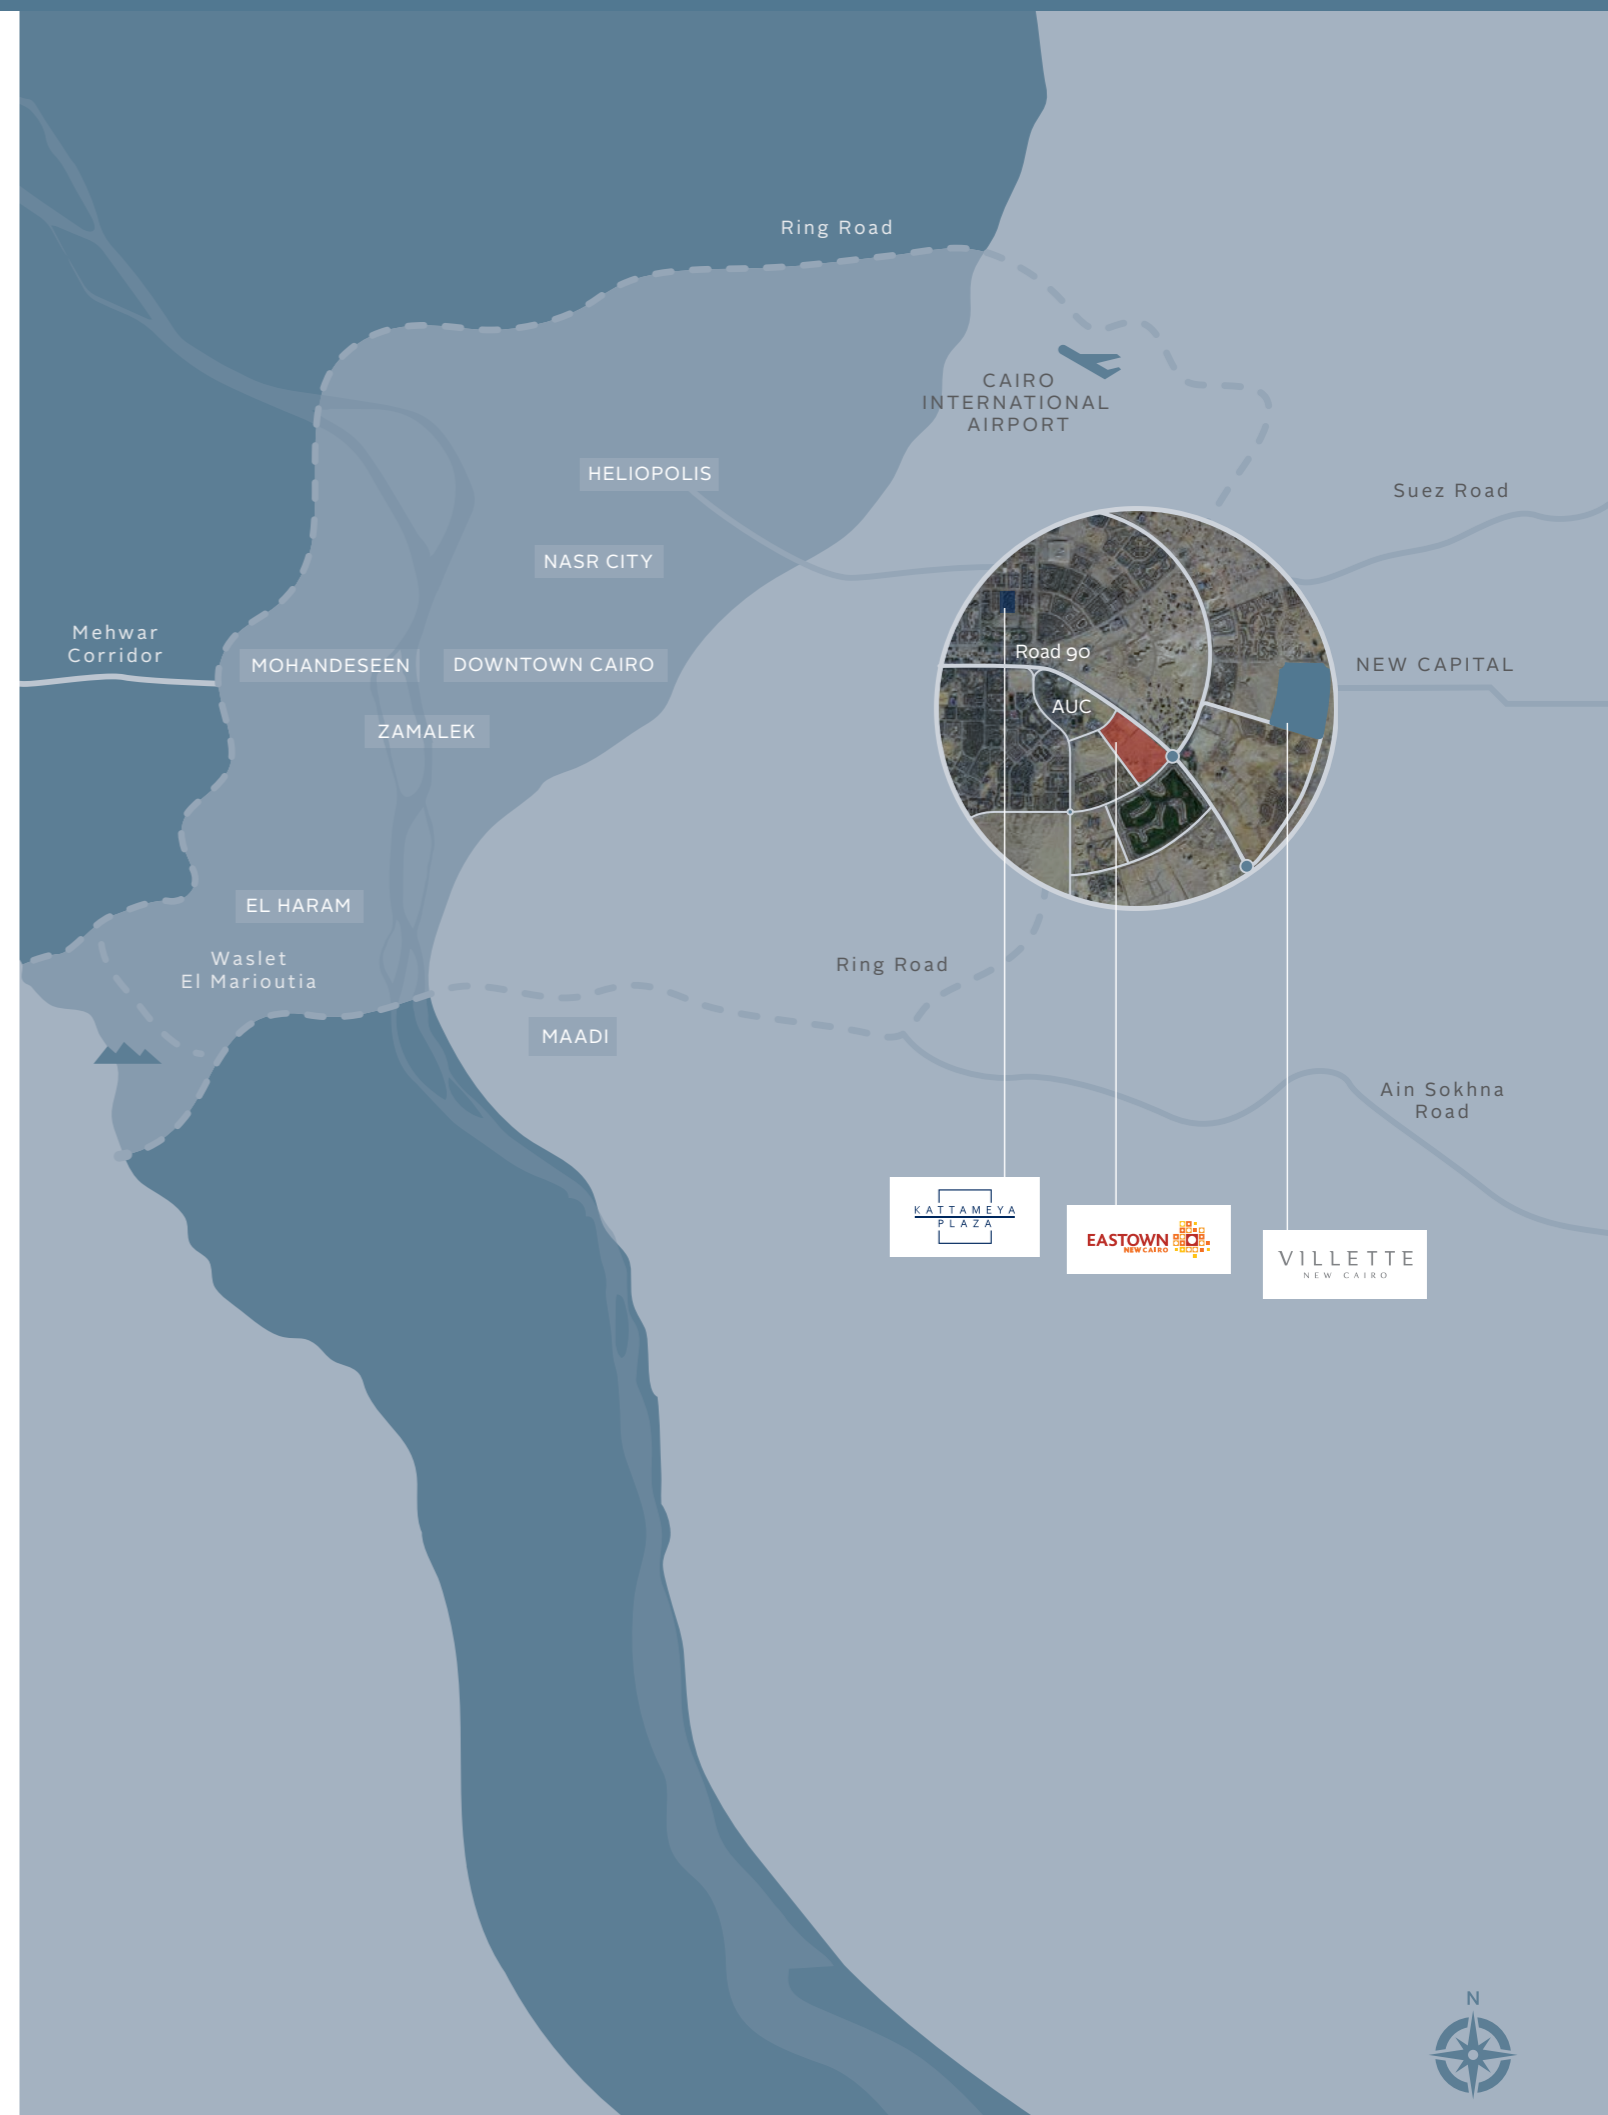

VILLETTE
NEW CAIRO

RESIDENCES

PHASE I

FEEL ALIVE

A GREEN HAVEN IN THE HEART OF NEW CAIRO

Welcome to Villette.

Designed to be a source of wellness, energy, fine entertainment and pure inspiration, Villette offers its residents a one of a kind living experience. The rejuvenation and serenity of suburban life coupled with the action of a very social and energetic town centre, brings together the best of both worlds at your doorstep.

Villette features four signature pocket parks; a community park, a sports park, a meditation park and an entertainment park. The parks encompass a total area equivalent to 10 times the size of a standard football field, designed to serve a wide range of diverse recreational interests that cater to different ages and lifestyles.

NEW CAIRO'S GOLDEN SQUARE

Central & Connected.

Villette is located in the heart of New Cairo, to the east of Downtown Cairo. Strategically located off of Road 90, it is close enough to the hustle and bustle of Easttown and other New Cairo attractions however, far enough from them to give the relaxation and rejuvenation of being in a serene suburb.